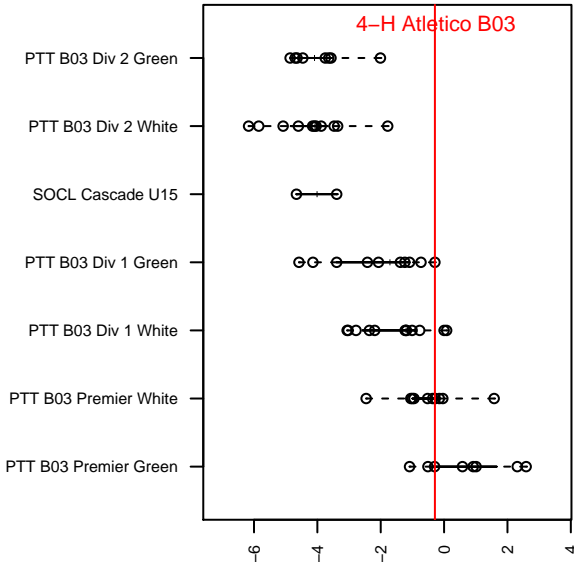

4-H Atletico B03

, OR
 B03 total strength=1261
 attack=6.95 defense=3.52
 fall league = PTT B03 Div 1 Green
 spr league = Spr OYS B03 Div 1 Green

alt names used:
 4-H Atletico
 4-H 03B Atletico Ever
 4-H 03B Atletico Ever

Venues played:
 2016 Mt Hood Challenge U14 Silver
 2016 PTT B03 Division 1 Green
 2016 Spr OYS B03 Division 1 Green

4-H Atletico B03
 Dots are actual minus expected GF (blue circles) and GA (red triangles).
 Blue line is smoothed change in attack strength. Red is smoothed change in defense strength.

**attack and defense variance (black dot)
relative to other teams
and top 10 in region**

**attack and defense rating
relative to others at age
and all opponents in last 13 months**

Performance relative to 13 month average